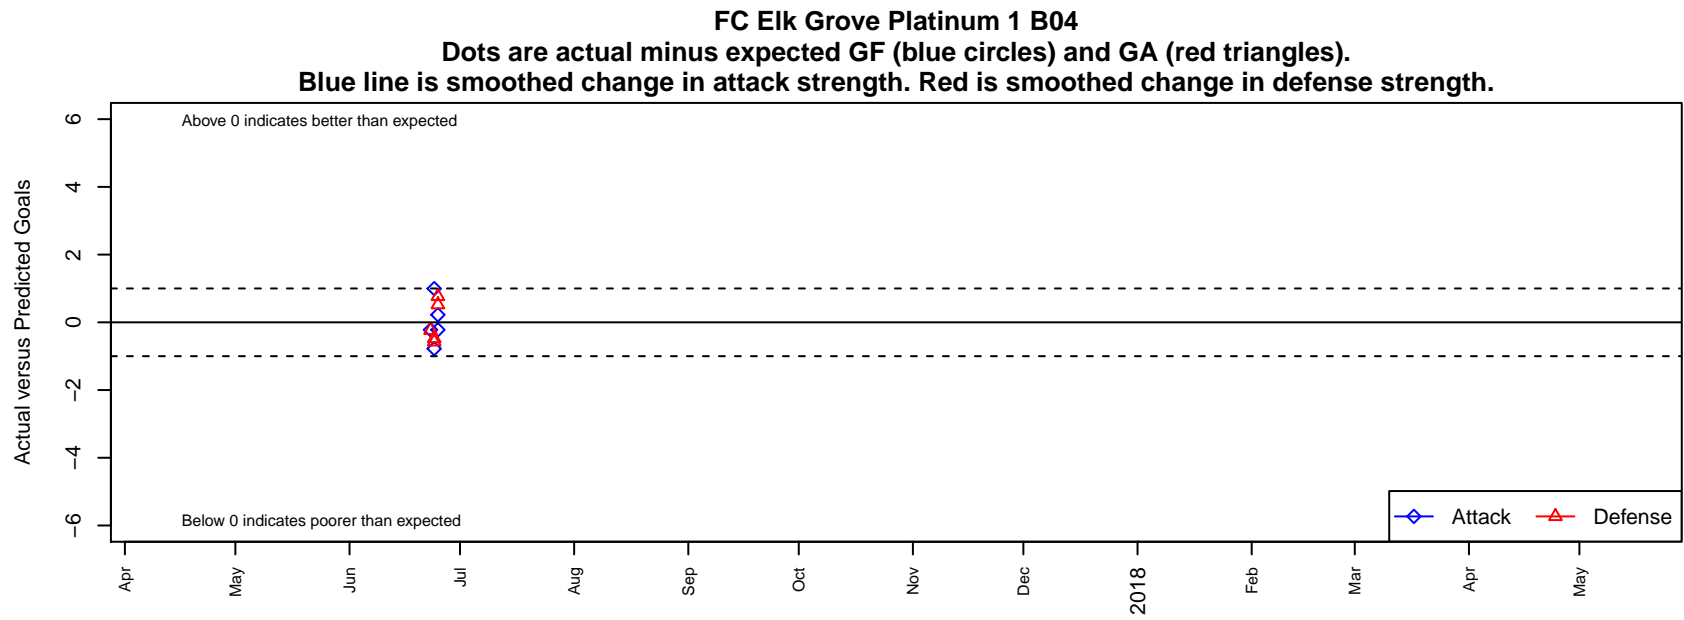

# FC Elk Grove Platinum 1 B04

, CAN  
B04 total strength=1670  
attack=20.14 defense=20.68

alt names used:  
FC ELK GROVE 04B PLATINUM 1

Venues played:  
2017 Clash At the Border Super

<b>date</b>	<b>home</b>		<b>away</b>		<b>venue</b>	<b>pred.home</b>	<b>pred.away</b>
2017-06-25	4-H PSG B04	0	FC Elk Grove Platinum 1 B04	1	2017 Clash At the Border Super	0.52	0.78
2017-06-25	NSC Montana B04	0	FC Elk Grove Platinum 1 B04	2	2017 Clash At the Border Super	0.77	2.22
2017-06-24	4-H PSG B04	1	FC Elk Grove Platinum 1 B04	0	2017 Clash At the Border Super	0.52	0.78
2017-06-24	FC Elk Grove Platinum 1 B04	4	Washington Timbers Red 2 B04	1	2017 Clash At the Border Super	3.00	0.42
2017-06-23	FC Elk Grove Platinum 1 B04	2	NSC Montana B04	1	2017 Clash At the Border Super	2.22	0.77